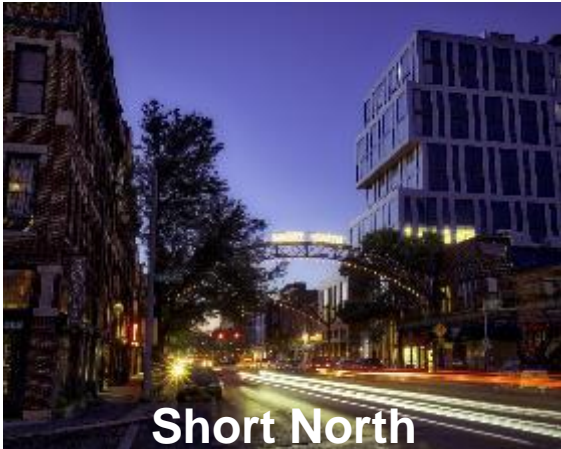

A black and white photograph of a city skyline, likely New York City, viewed from a waterfront. The image shows several tall skyscrapers, including two prominent cylindrical towers. In the foreground, there are several boats docked at a pier, and the water reflects the buildings. The sky is overcast. The right side of the image is partially obscured by a white, textured graphic element.

Downtown Durham

Uptown Oakland

Fulton Market

Short North

Shockoe Bottom

LA Arts District

Ingredients of urban renewal

Off-price retail and home furnishing stores rush to fill vacant department store space