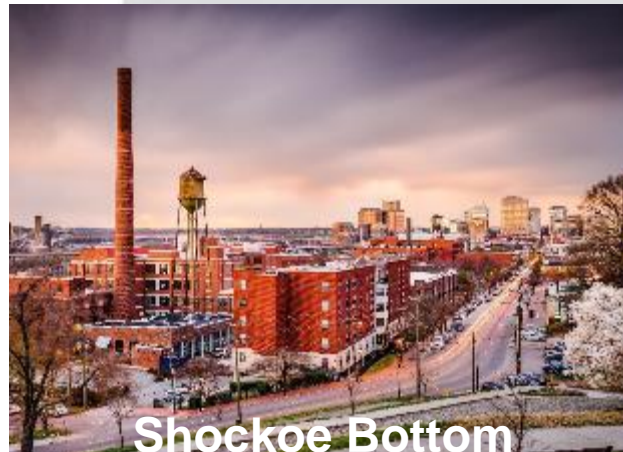

Shockoe Bottom